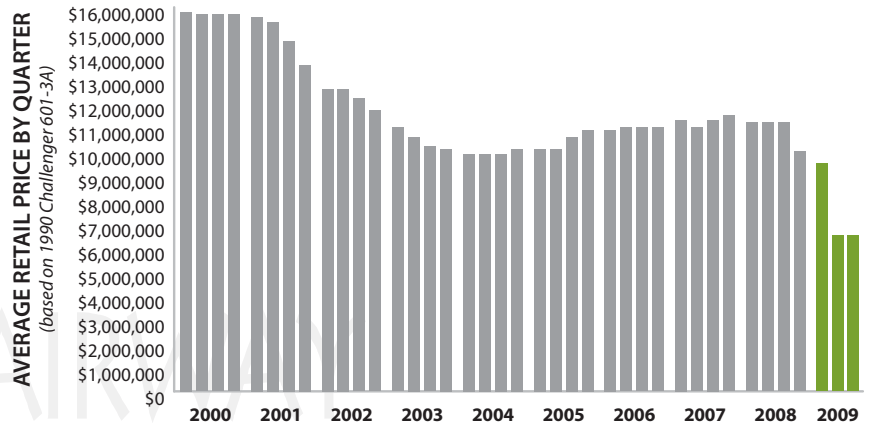

Challenger 601-3A Market Study

September 17, 2009

- Average retail prices in 3Q09 flat since 2Q09.
- 26% of fleet is available for sale.
- Average asking prices up \$3,355 since August to \$8,444,500.
- Two sales completed since early August 2009. Total of 10 transactions this year.

Years Manufactured	1987-1993
Number of Aircraft For Sale	35
Percent of Fleet For Sale	26%
Aircraft Sold Year To Date	10

AIRCRAFT AVAILABILITY

Bringing new technologies to the science of aircraft marketing.