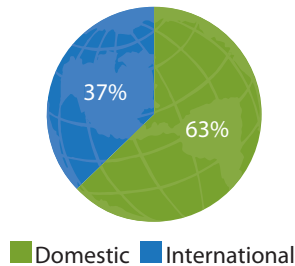

AIRCRAFT AVAILABILITY