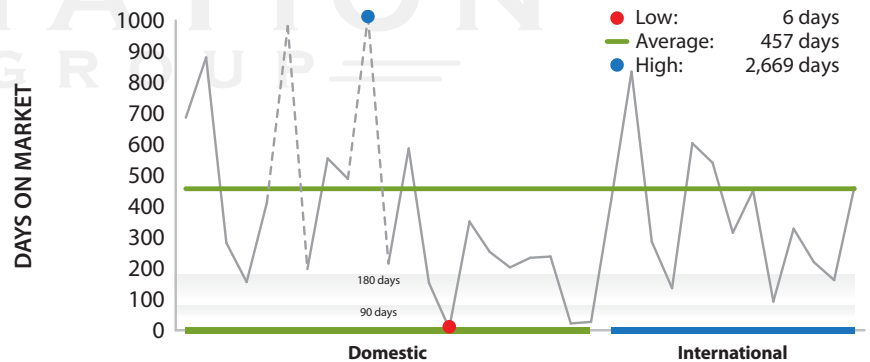

Challenger 601-3A Market Study

September 17, 2009

- Average retail prices in 3Q09 flat since 2Q09.
- 26% of fleet is available for sale.
- Average asking prices up \$3,355 since August to \$8,444,500.
- Two sales completed since early August 2009. Total of 10 transactions this year.

Years Manufactured	1987-1993
Number of Aircraft For Sale	35
Percent of Fleet For Sale	26%
Aircraft Sold Year To Date	10

AIRCRAFT AVAILABILITY

Bringing new technologies to the science of aircraft marketing.