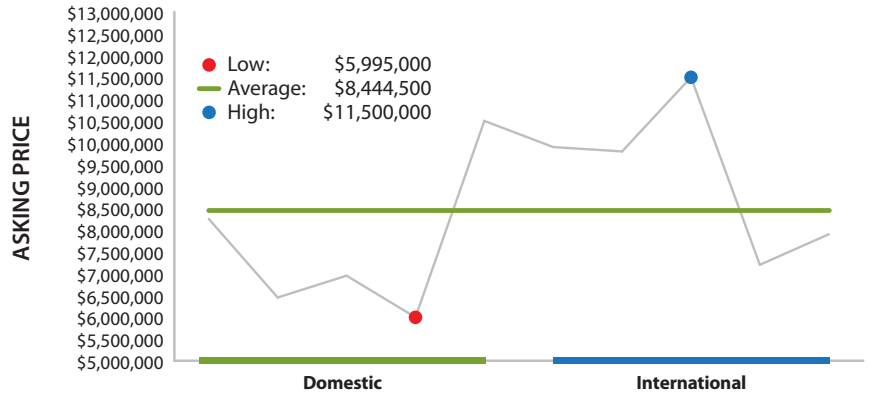

Challenger 601-3A Market Study

September 17, 2009

- Average retail prices in 3Q09 flat since 2Q09.
- 26% of fleet is available for sale.
- Average asking prices up \$3,355 since August to \$8,444,500.
- Two sales completed since early August 2009. Total of 10 transactions this year.

Years Manufactured	1987-1993
Number of Aircraft For Sale	35
Percent of Fleet For Sale	26%
Aircraft Sold Year To Date	10

AIRCRAFT AVAILABILITY

Bringing new technologies to the science of aircraft marketing.