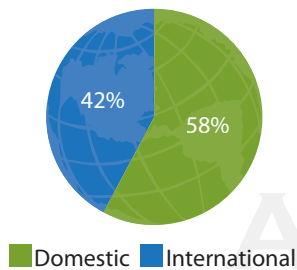

AIRCRAFT AVAILABILITY