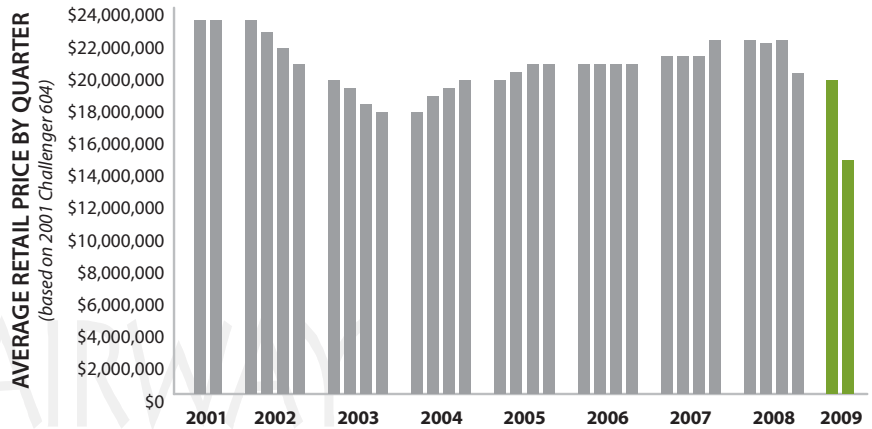

Challenger 604 Market Study

August 5, 2009

- 12.4% of fleet is available for sale.
- Average asking price is $15,397,857.
- Average retail price has fallen $5,400,000 since 4Q 2008.

Years Manufactured	1996-2006
Number of Aircraft For Sale	45
Percent of Fleet For Sale	12.4%

AIRCRAFT AVAILABILITY

Bringing new technologies to the science of aircraft marketing.