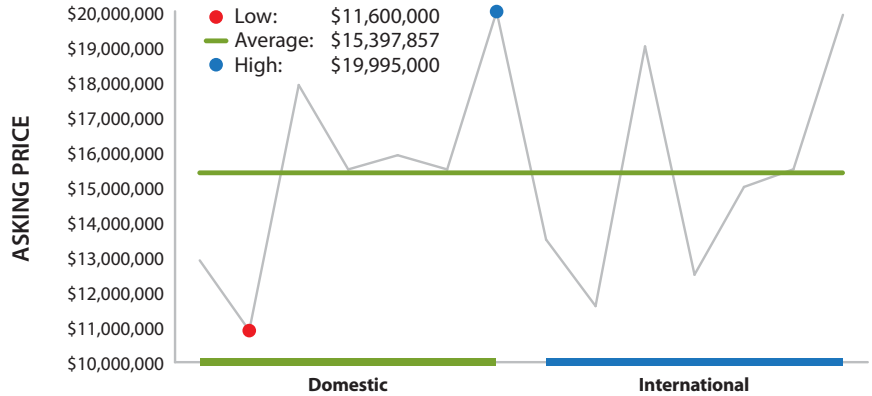

## Challenger 604 Market Study

August 5, 2009

- 12.4% of fleet is available for sale.
- Average asking price is \$15,397,857.
- Average retail price has fallen \$5,400,000 since 4Q 2008.

Years Manufactured	1996-2006
Number of Aircraft For Sale	45
Percent of Fleet For Sale	12.4%