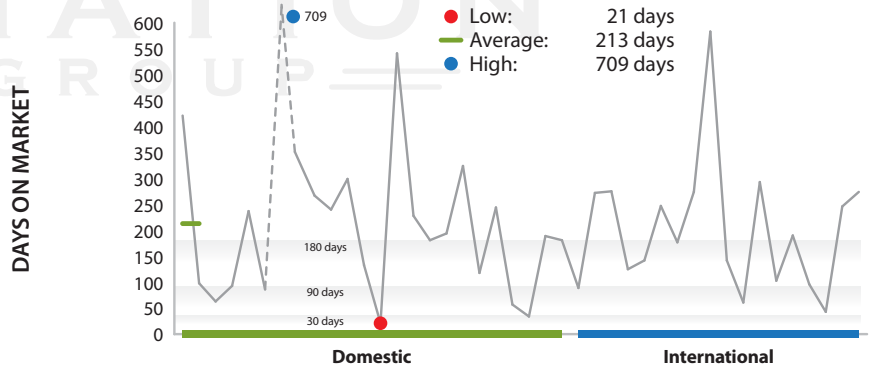

Challenger 604 Market Study

August 5, 2009

- 12.4% of fleet is available for sale.
- Average asking price is $15,397,857.
- Average retail price has fallen $5,400,000 since 4Q 2008.

Years Manufactured	1996-2006
Number of Aircraft For Sale	45
Percent of Fleet For Sale	12.4%

AIRCRAFT AVAILABILITY

Bringing new technologies to the science of aircraft marketing.