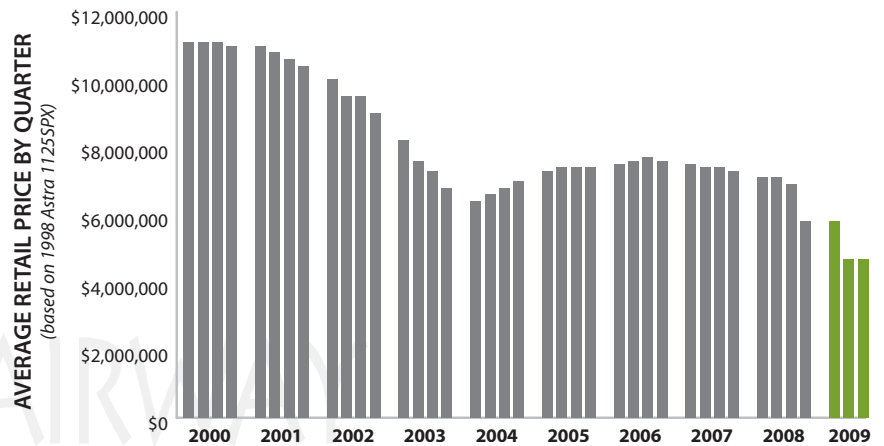

Astra 1125 Market Study

August 31, 2009

- 12% of fleet is available for sale.
- Average asking price is \$4,725,000.
- Average retail price has fallen \$1,100,000 since 1Q 2009.

Years Manufactured	1996-2001
Number of Aircraft For Sale/Lease	9
Percent of Fleet For Sale/Lease	12%